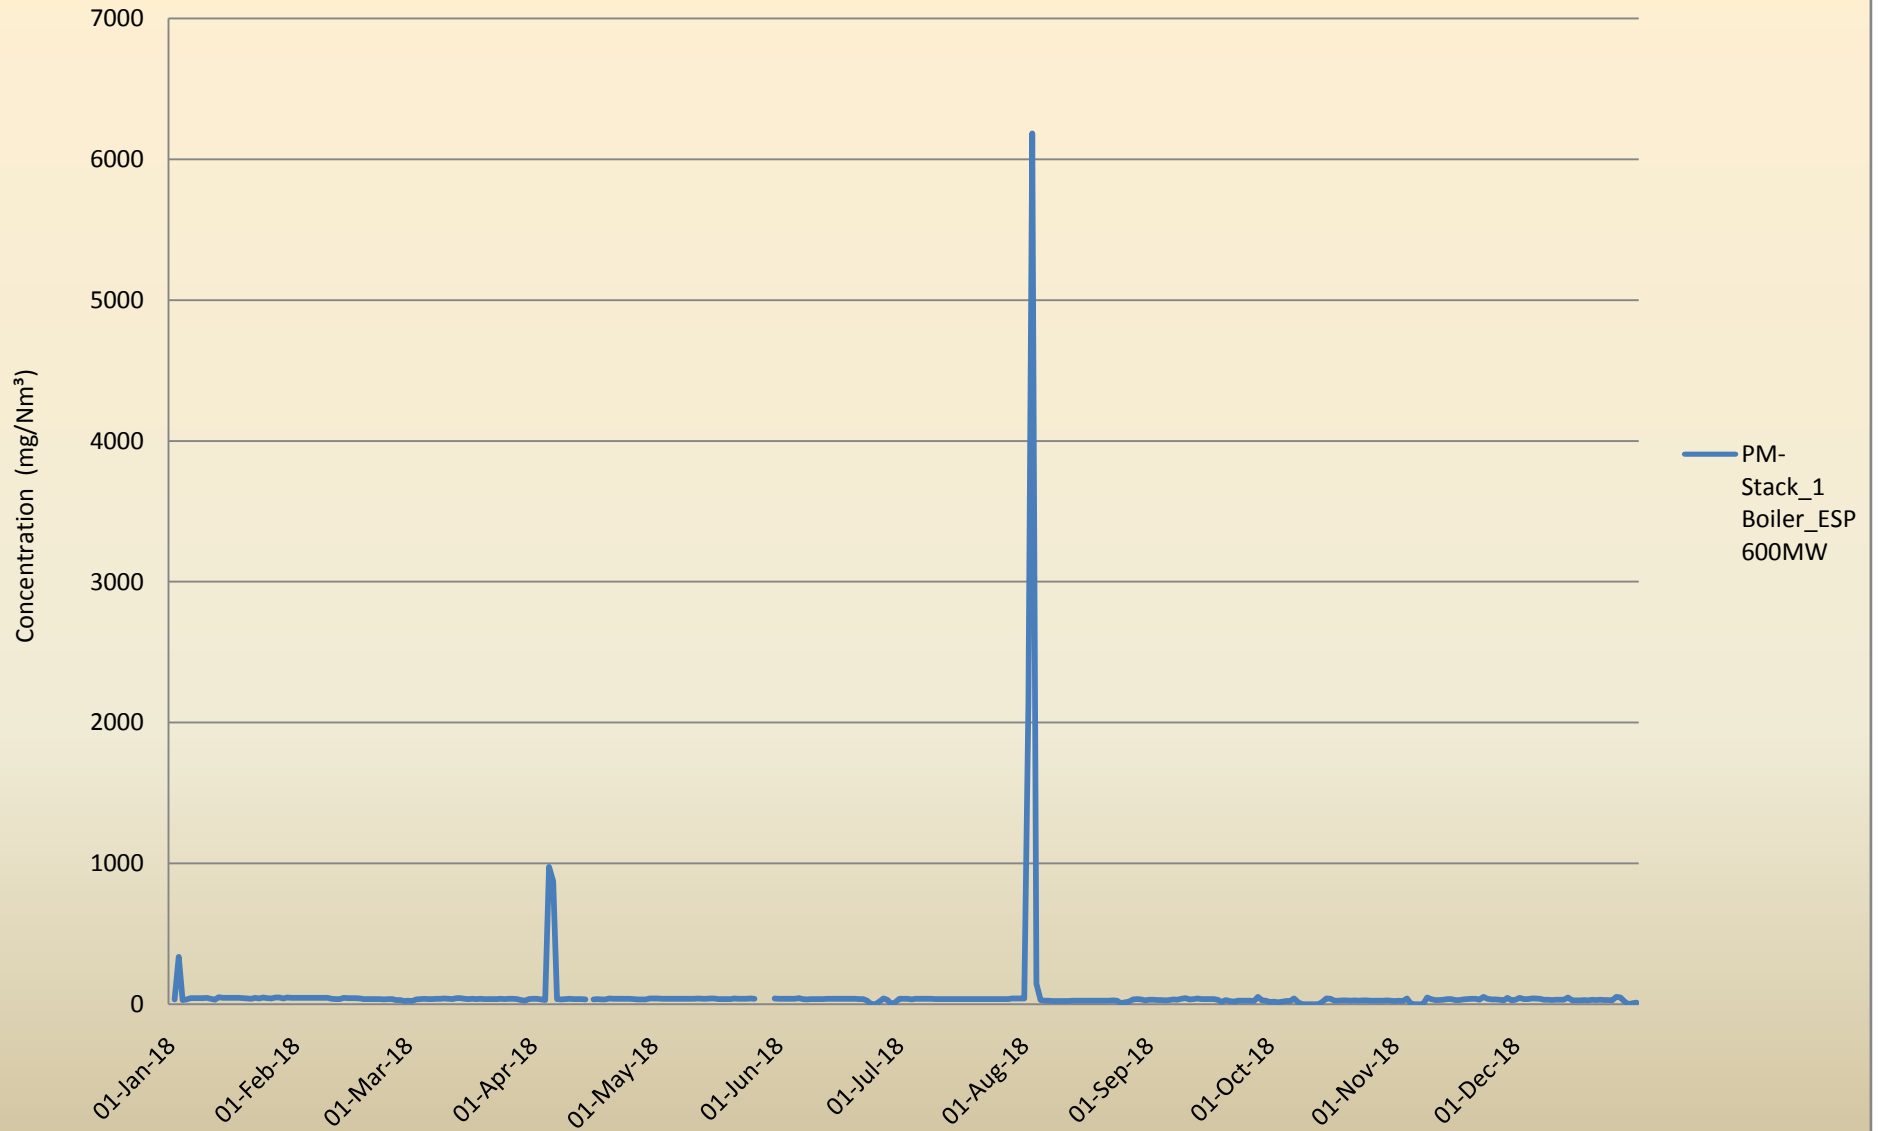

### Annual Emission Trend of Particulate Matter in M/s. Jhabua Power Ltd., Dist. Seoni (M.P.)

Annual Emission Trend of Gaseous in M/s. Jhabua Power Ltd., Dist. Seoni (M.P.)